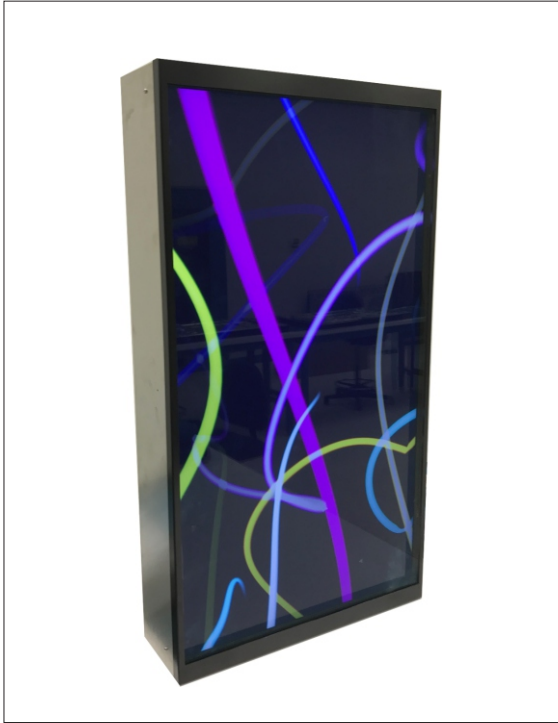

Outdoor 46.5" LCD Insert Module

Model LXI-46 Specifications

Eco-Responsible Product

Description

The LXI-46 Outdoor LCD Module is easily viewable in direct sunlight and designed for 24/7 operation in Canadian climates. It is capable of being used in either portrait or landscape orientation. Waterproof from the front, this module is intended for use within user-provided enclosures such as drive-thru menu boards, outdoor kiosks etc. Laminated or tempered 6mm anti-reflective glass provides vandal protection in unsupervised, public environments.

Key performance specifications

- 2500 cd/m2 (nits) brightness
- Wide -30 to +50c operating temperature range
- 1920 x 1080 full HD resolution
- Rated for 24/7 commercial use in direct sunlight

Key Features

Connectivity

- DVI
- VGA (other inputs optional)
- RS-232 control and monitoring port
- Ethernet control/monitoring/video over IP (optional)

Display specifications

- Resolution: 1920 x 1080 (x3) pixels
- Luminance: 2500 cd/m2 (nits)
- Contrast Ratio: 5000:1
- LED backlight rated to 60,000 hrs.
- Colour depth: 10 bit, 1.07 billion colours
- Viewing angle: R/L 178 min, U/D 178 min.
- Response time: 8 ms. (typical)